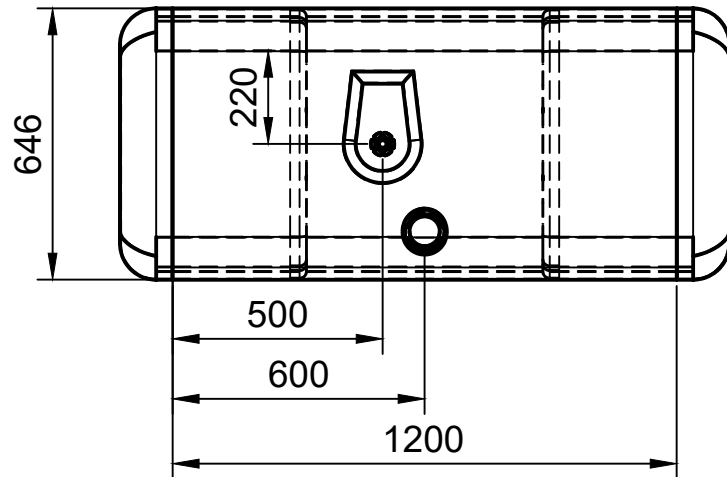

A (1:8)

1/2" MALE-FEMALE TREAD

MERCEDES OEM : A9604705902

KOCAELI METAL DEPO
 +902623711442-46
 gokhan.tunali@kmd.com.tr
 www.kmd.com.tr

TITLE:
 695X646X1450 MERCEDES FUEL TANK

| | | |
|-----------------------------|-------|-----------------|
| PRODUCT CODE: 7065145001 | DATE: | LITER: 550 L |
|-----------------------------|-------|-----------------|

| | | | |
|-----------|--------------|--------------|----|
| DRAWN : | MATERIAL: | | |
| APPROVED: | WEIGHT : | DWG NO: | |
| CUSTOMER: | SCALE : 1:18 | SHEET 1 OF 1 | A4 |